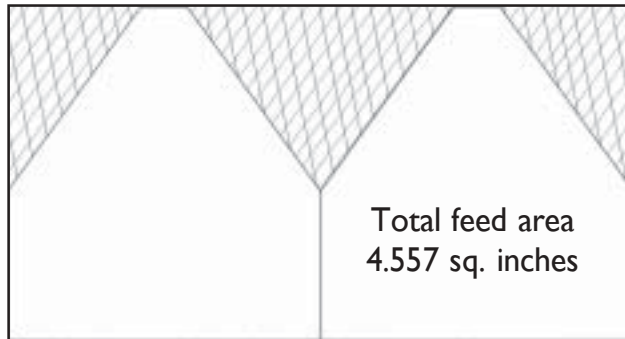

# Seeing is believing.

KingKut provides 33% to 77% more feeding area than all other section shapes.

KingKut weighs 10% to 26% less than all other section shapes.

2" Spacing

1-1/2" Spacing

Depicts "feeding area"

3" Spacing

All illustrations depict 6 inches of cutter bar length

3" KingKut Spacing