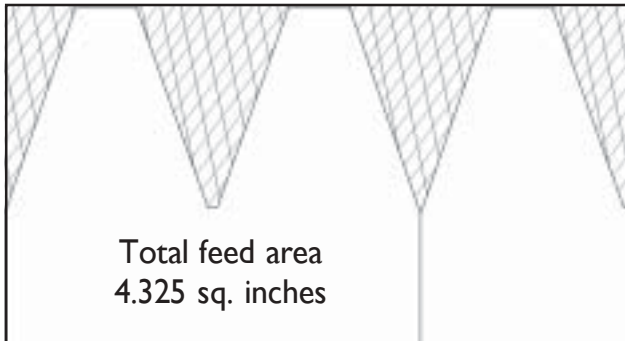

Crown your combine head  
with the cutting system that treats  
your crop like a king.

Contact us for more  
information today!

Ph: 1.800.247.7335

Online: [www.Crary.com](http://www.Crary.com)

**CRARY**  
**GOLD'N CUT**

# Seeing is believing.

KingKut provides 33% to 77% more feeding area than all other section shapes.

KingKut weighs 10% to 26% less than all other section shapes.

2" Spacing

1-1/2" Spacing

Depicts "feeding area"